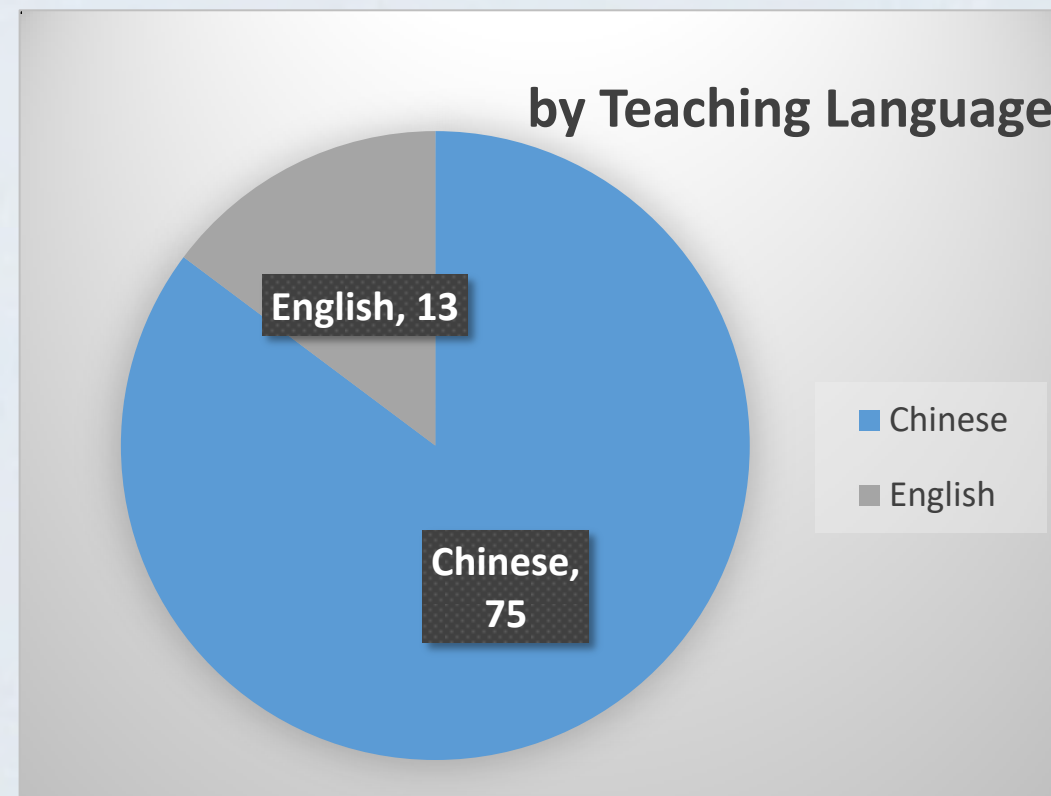

Overview – Facts and Figures

	Nationality	Under-graduates	Master's students	Doctoral students	Pre-university and visiting students	Total	Percentage
1	Viet Nam	6	10	4	18	38	10.0
2	Cambodia	2	3	0	9	14	3.7
3	Lao PDR	3	5	0	3	11	2.9
4	Malaysia	7	4	0	0	11	2.9
5	Myanmar	0	1	0	4	5	1.3
6	Thailand	1	1	0	2	4	1.1
7	Indonesia	0	1	0	2	3	0.8
8	Philippines	1	1	0	0	2	0.5
9	Singapore	0	0	0	0	0	0
10	Brunei Darussalam	0	0	0	0	0	0
	ASEAN Member States	20	26	4	38	88	23.1
sid	All International Students	157	107	32	41	381	100.0

Overview – Facts and Figures