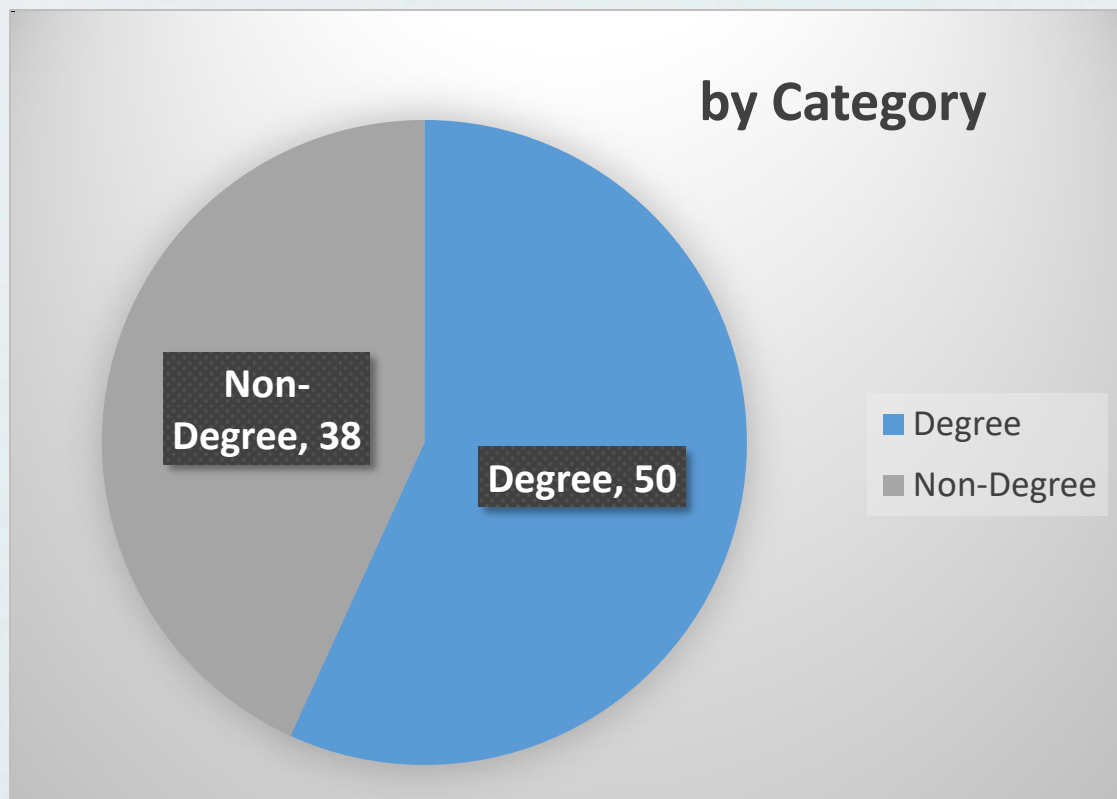

Overview – Facts and Figures

by Category